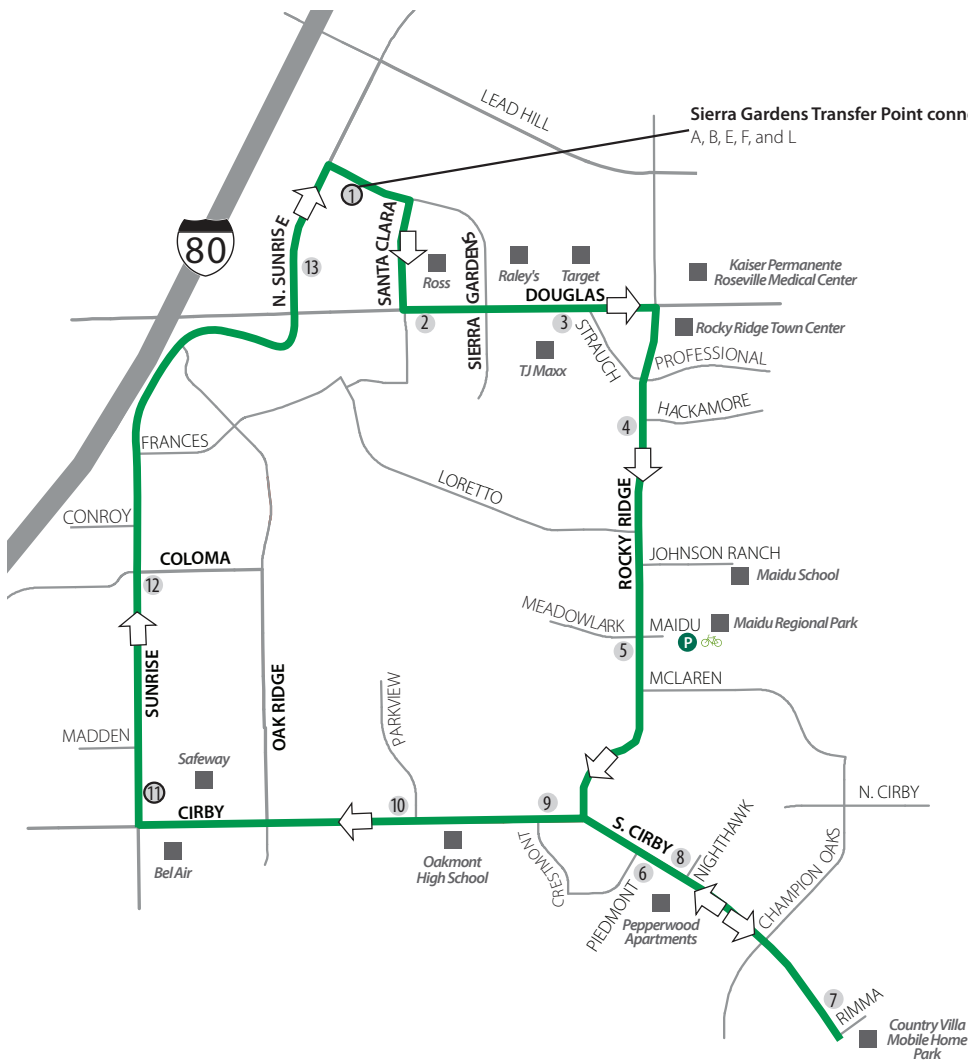

16 LOCAL ROUTE C • Rocky Ridge, Cirby, Sunrise, Sierra Gardens

1	2	3	4	5	6	7	8	9	10	11	12	13	1
DEPART Sierra Gardens Transfer Point	Douglas at Santa Clara	Douglas before Strauch	Rocky Ridge at Hackamore	Rocky Ridge at Meadowlark	S. Cirby past Piedmont	S. Cirby past Rimma	S. Cirby at Nighthawk	Cirby at Rocky Ridge	Cirby at Parkview	DEPART Sunrise at Cirby	Sunrise before Coloma	N. Sunrise past Douglas	ARRIVE Sierra Gardens Transfer Point
6:20 am	-:-	-:-	-:-	-:-	-:-	-:-	-:-	-:-	-:-	6:34 am	-:-	-:-	6:43 am
8:20	-:-	-:-	-:-	-:-	-:-	-:-	-:-	-:-	-:-	8:34	-:-	-:-	8:43
10:20	-:-	-:-	-:-	-:-	-:-	-:-	-:-	-:-	-:-	10:34	-:-	-:-	10:43
12:20 pm	-:-	-:-	-:-	-:-	-:-	-:-	-:-	-:-	-:-	12:34 pm	-:-	-:-	12:43 pm
2:20	-:-	-:-	-:-	-:-	-:-	-:-	-:-	-:-	-:-	2:34	-:-	-:-	2:43
4:20	-:-	-:-	-:-	-:-	-:-	-:-	-:-	-:-	-:-	4:34	-:-	-:-	4:43
6:20	-:-	-:-	-:-	-:-	-:-	-:-	-:-	-:-	-:-	6:34	-:-	-:-	6:43

Monday–Friday
service operates
every other hour,
6:20 a.m. – 6:43 p.m.

This route does not
operate on weekends.

Legend

- 1 Bus Stop
- ① Timed Stop
- P Park & Ride Lot
- 🚲 Bike Lockers
- Popular destinations
- :- Stop made by request
- P.M. times shown in **bold**